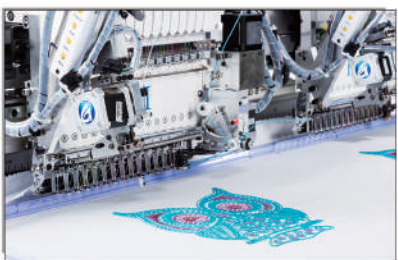

BAI

EMBROIDERY MACHINE

VISION-SERIES

OPTION DEVICE

VISION-1202+cording +sequins