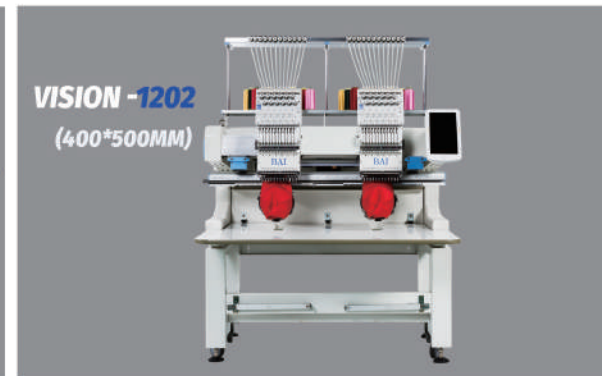

EMBROIDERY MACHINE

VISION SERIES FROM BAI

BAI

EMBROIDERY MACHINE

V **VISION SERIES**

CAP EMBROIDERY MACHINE

VISION -1201
(400*500MM)

VISION -1202
(400*500MM)

VISION -1203
(400*500MM)

VISION -1204
(400*500MM)

VISION-1201 (400*500MM)

New structure, More stable, More durable

VISION-1201

VISION-1201(400*500MM)

KEY FEATURES:

- * Suitable for flat, cap and finished garments embroidery
- * Auto thread trimmer, auto color change
- * 270° wide cap frame
- * Max speed 1200RPM.
- * Multiple languages supported, Chinese, English, French, Russian, Dutch, Spanish, Portuguese, Turkish, German, Arabic, Thai, Vietnamese
- * 10" big touch screen, With photo embroidery function, showing real time stitching
- * Full screen pre-view design function support
- * Auto start and color change, 200 times color change
- * Wide voltage AC80-260V input, adapt to any unstable electricity
- * DC36 safe voltage output
- * Machine max power consumption: 150W
- * Devices could be matched(Cording, Sequins, Beads)