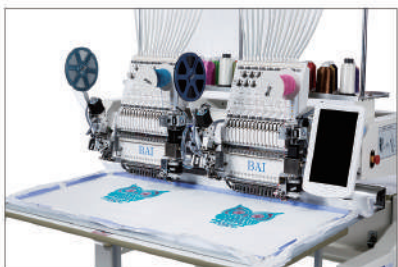

BAI

EMBROIDERY MACHINE

VISION-SERIES

OPTION DEVICE

VISION-1202+cording +sequins